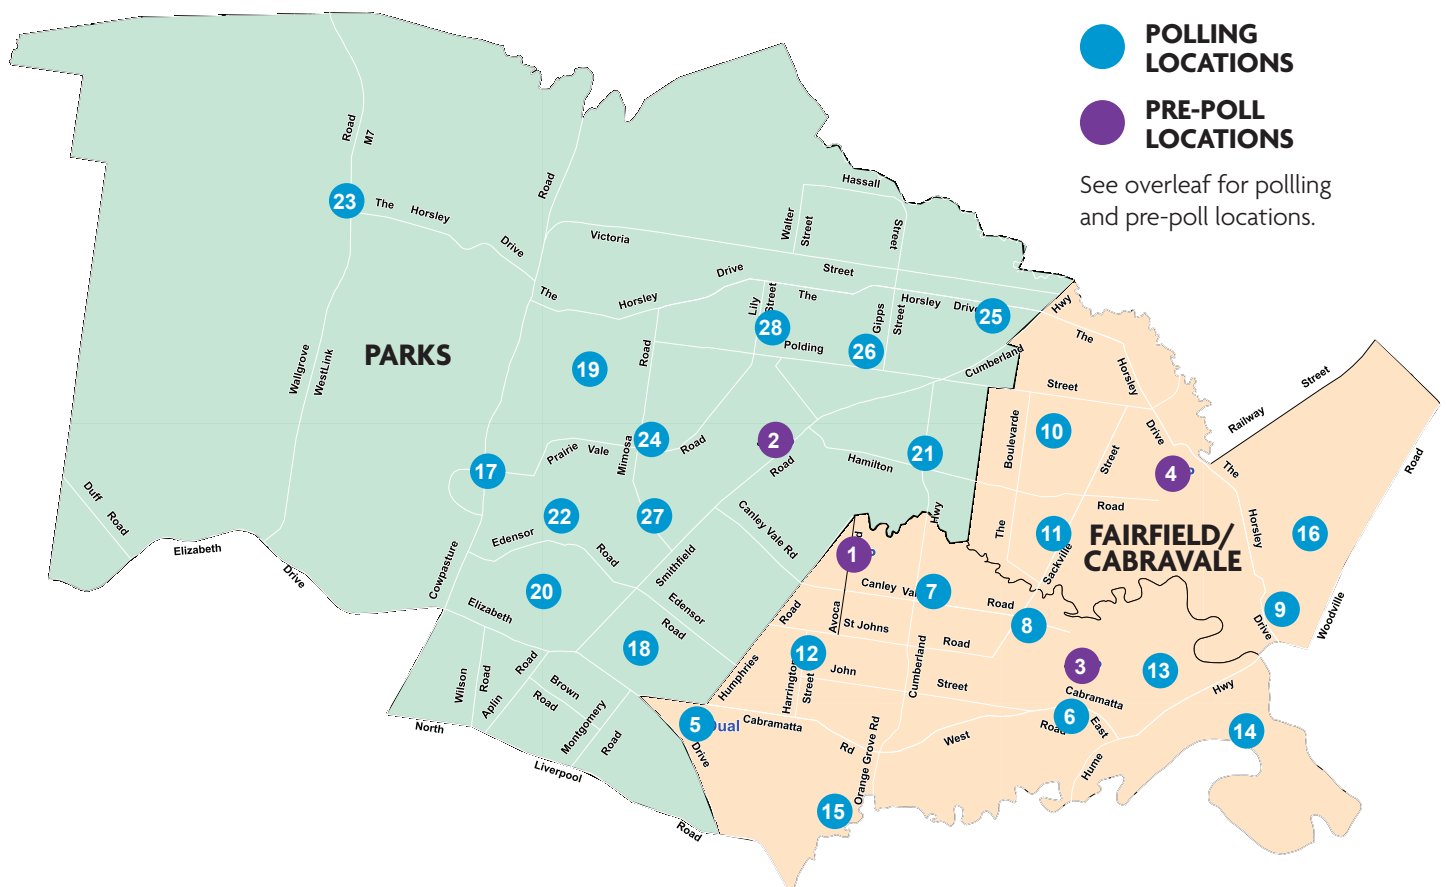

Find your place of residence on the Election Ward Map below and match the colour shown with the corresponding ward in the tables overleaf. This will show you your closest polling place. For example, if you reside in the green shaded area, you can only vote at a polling place shown in the Parks Ward table.

## ELECTION WARD MAP

# POLLING PLACES FOR 2021 LOCAL GOVERNMENT ELECTIONS

SATURDAY, 4 SEPTEMBER 2021 OPEN 8AM - 6PM

Find your place of residence on the map and match the colour shown with the corresponding Ward in the Tables below. This will show you your closest polling place. For example, if you reside in the green shaded area, you can only vote at a polling place shown in the Parks Ward table.