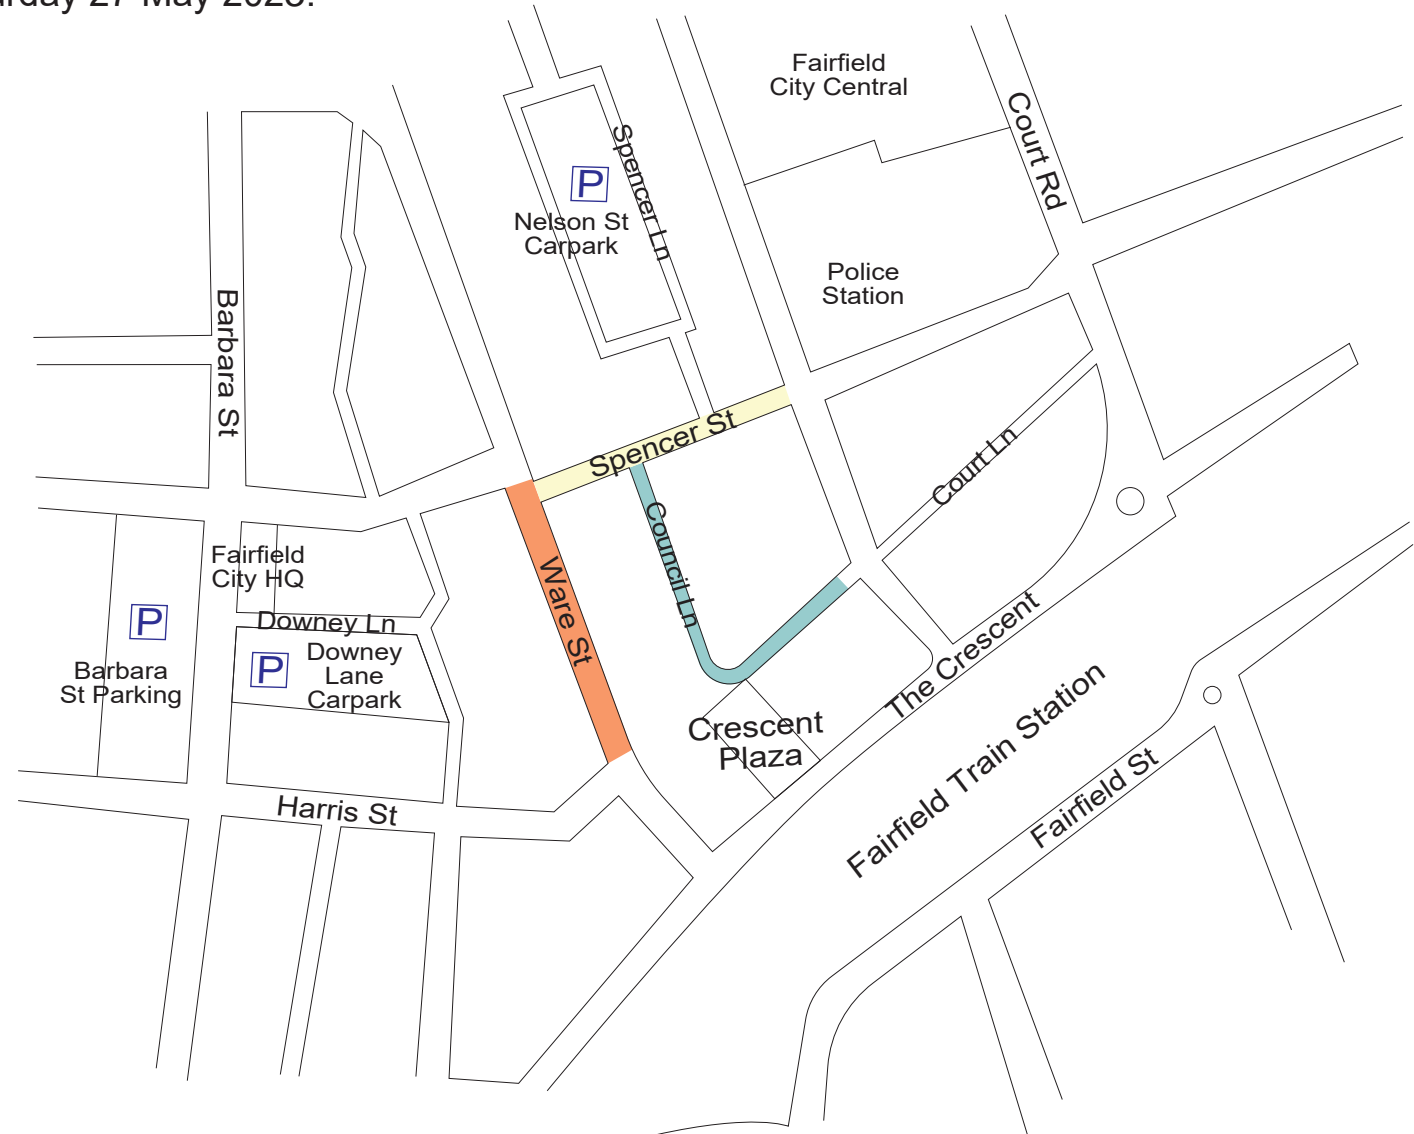

CULINARY CARNIVAL 2023 | SATURDAY 27 MAY

Event Road Closures

The following road closures are effective from 4am Saturday 27 May to midnight Saturday 27 May 2023.

LEGEND

-  Council Lane will be closed
-  Spencer Street (between Smart and Ware Street) will be closed
-  Ware Street (between Spencer Street and Harris Street) will be closed

Important Notice

Now is the time to make alternative arrangements for deliveries on Saturday 27 May 2023, as no access is permitted within the event road closure.