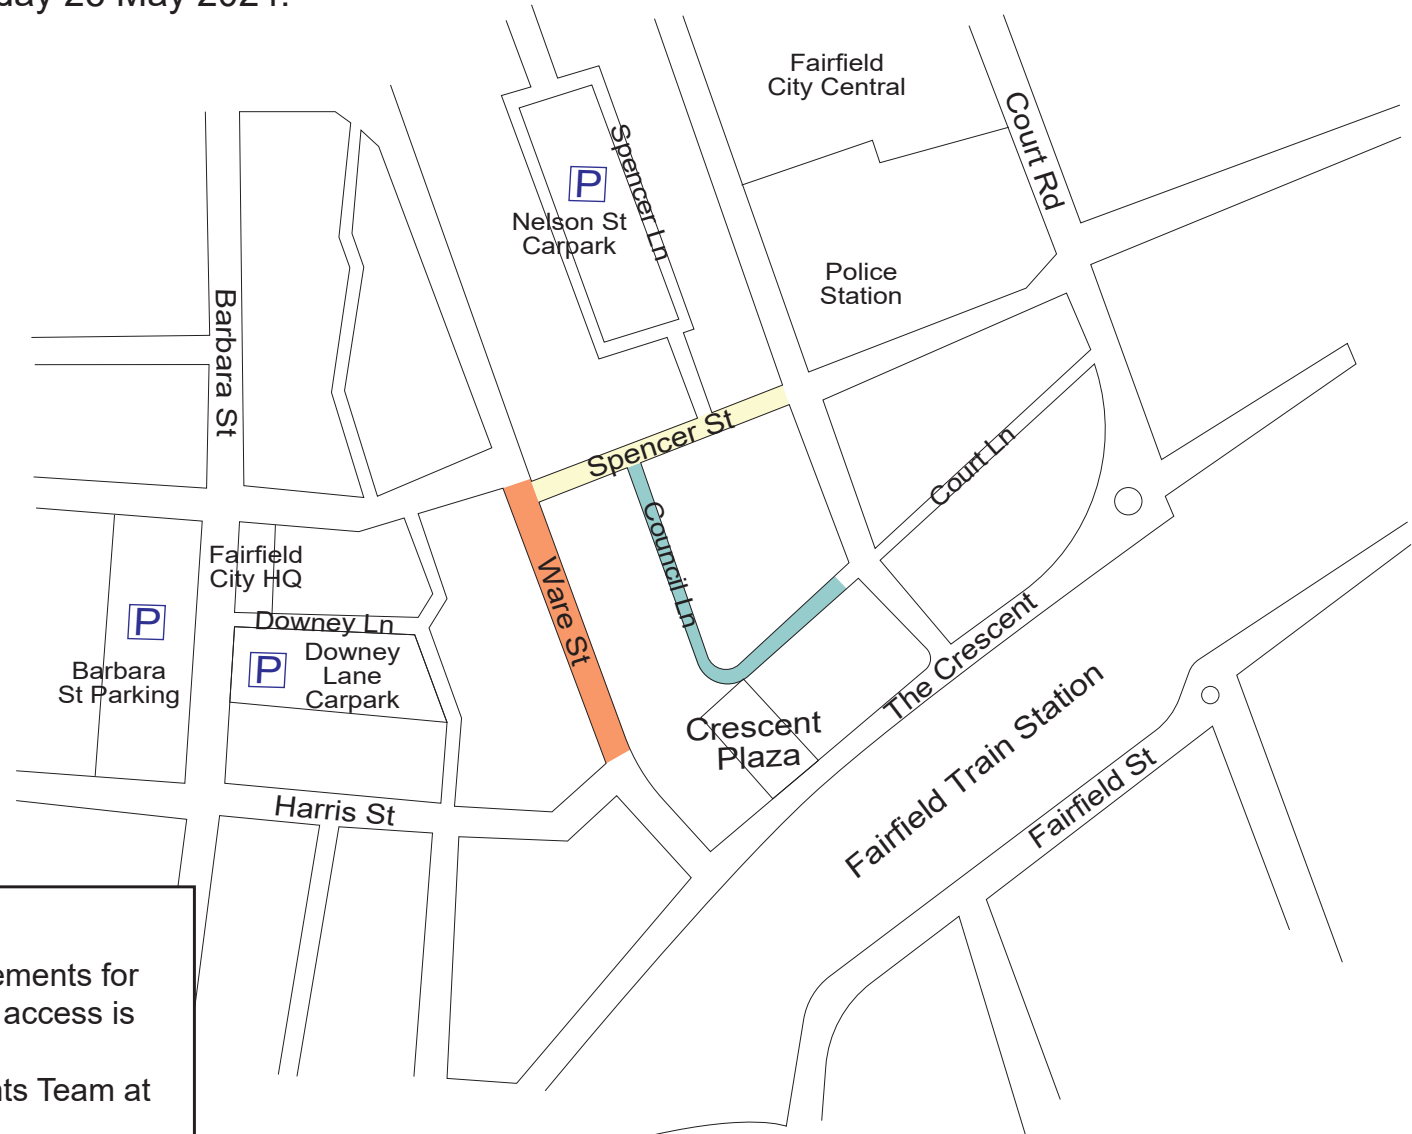

CULINARY CARNIVAL 2024 | SATURDAY 25 MAY

Event Road Closures

The following road closures are effective from 4am Saturday 25 May to midnight Sunday 26 May 2024.

LEGEND

-  Council Lane will be closed
-  Spencer Street (between Smart and Ware Street) will be closed
-  Ware Street (between Spencer Street and Harris Street) will be closed

Important Notice

Now is the time to make alternative arrangements for deliveries on Saturday 25 May 2024, as no access is permitted within the event road closure. For any enquiries, please email Major Events Team at events@fairfieldcity.nsw.gov.au.