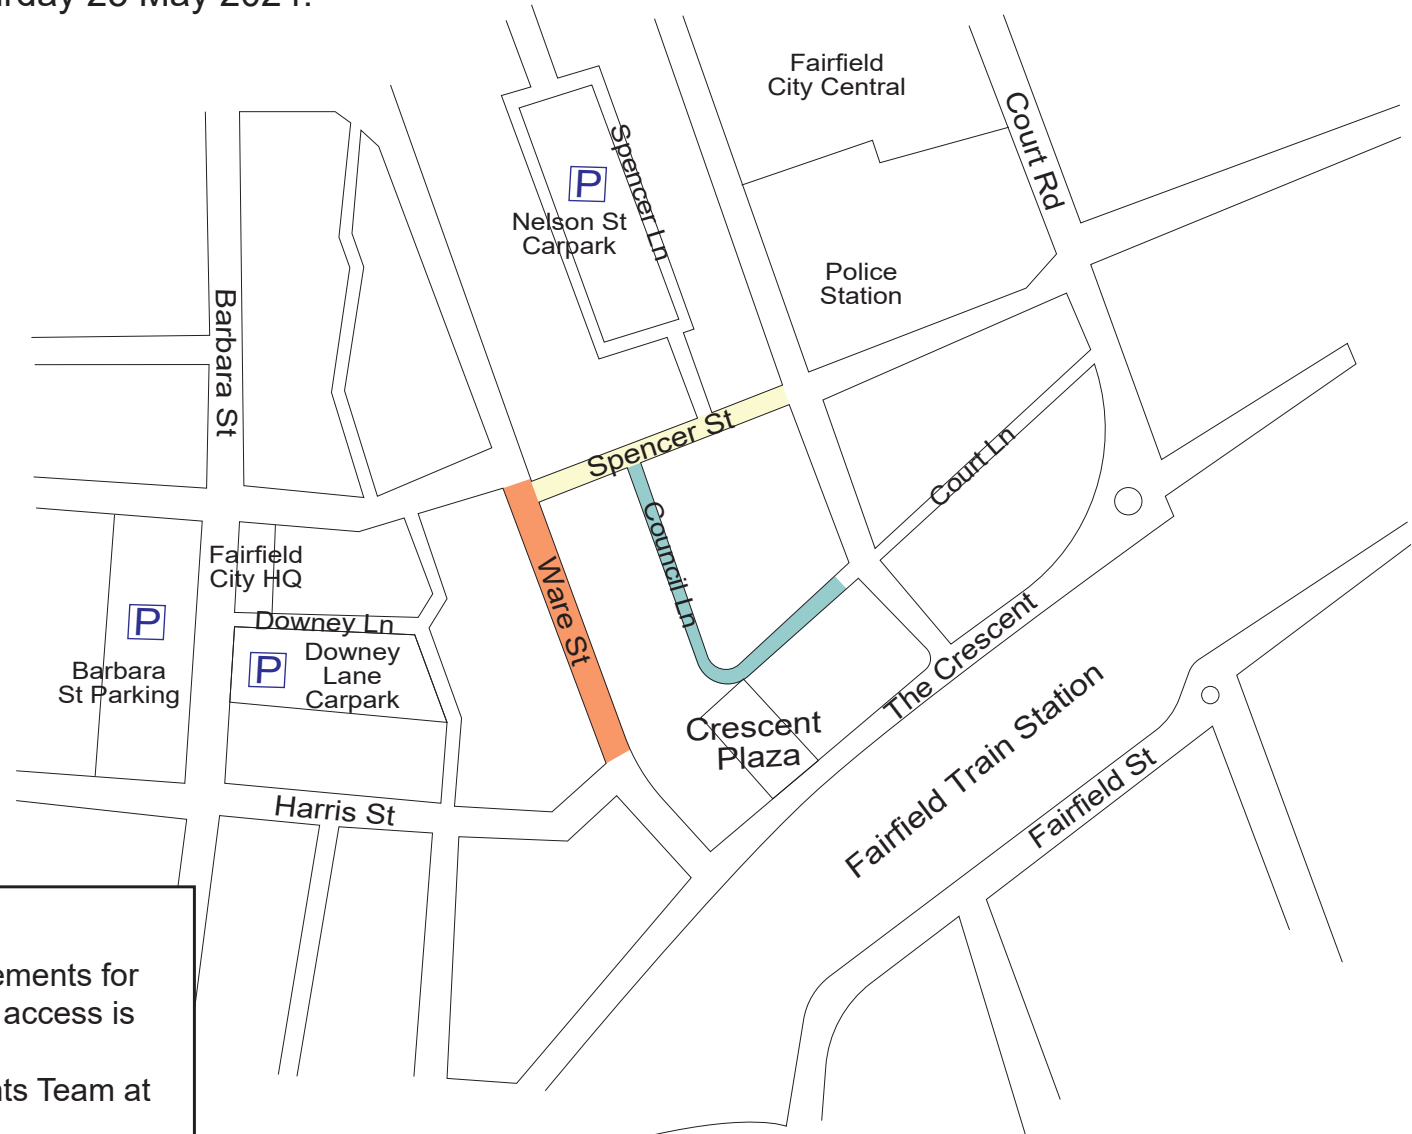

CULINARY CARNIVAL 2024 | SATURDAY 25 MAY

Event Road Closures

The following road closures are effective from 4am Saturday 25 May to midnight Saturday 25 May 2024.

LEGEND

-  Council Lane will be closed
-  Spencer Street (between Smart and Ware Street) will be closed
-  Ware Street (between Spencer Street and Harris Street) will be closed

Important Notice

Now is the time to make alternative arrangements for deliveries on Saturday 25 May 2024, as no access is permitted within the event road closure. For any enquiries, please email Major Events Team at events@fairfieldcity.nsw.gov.au.