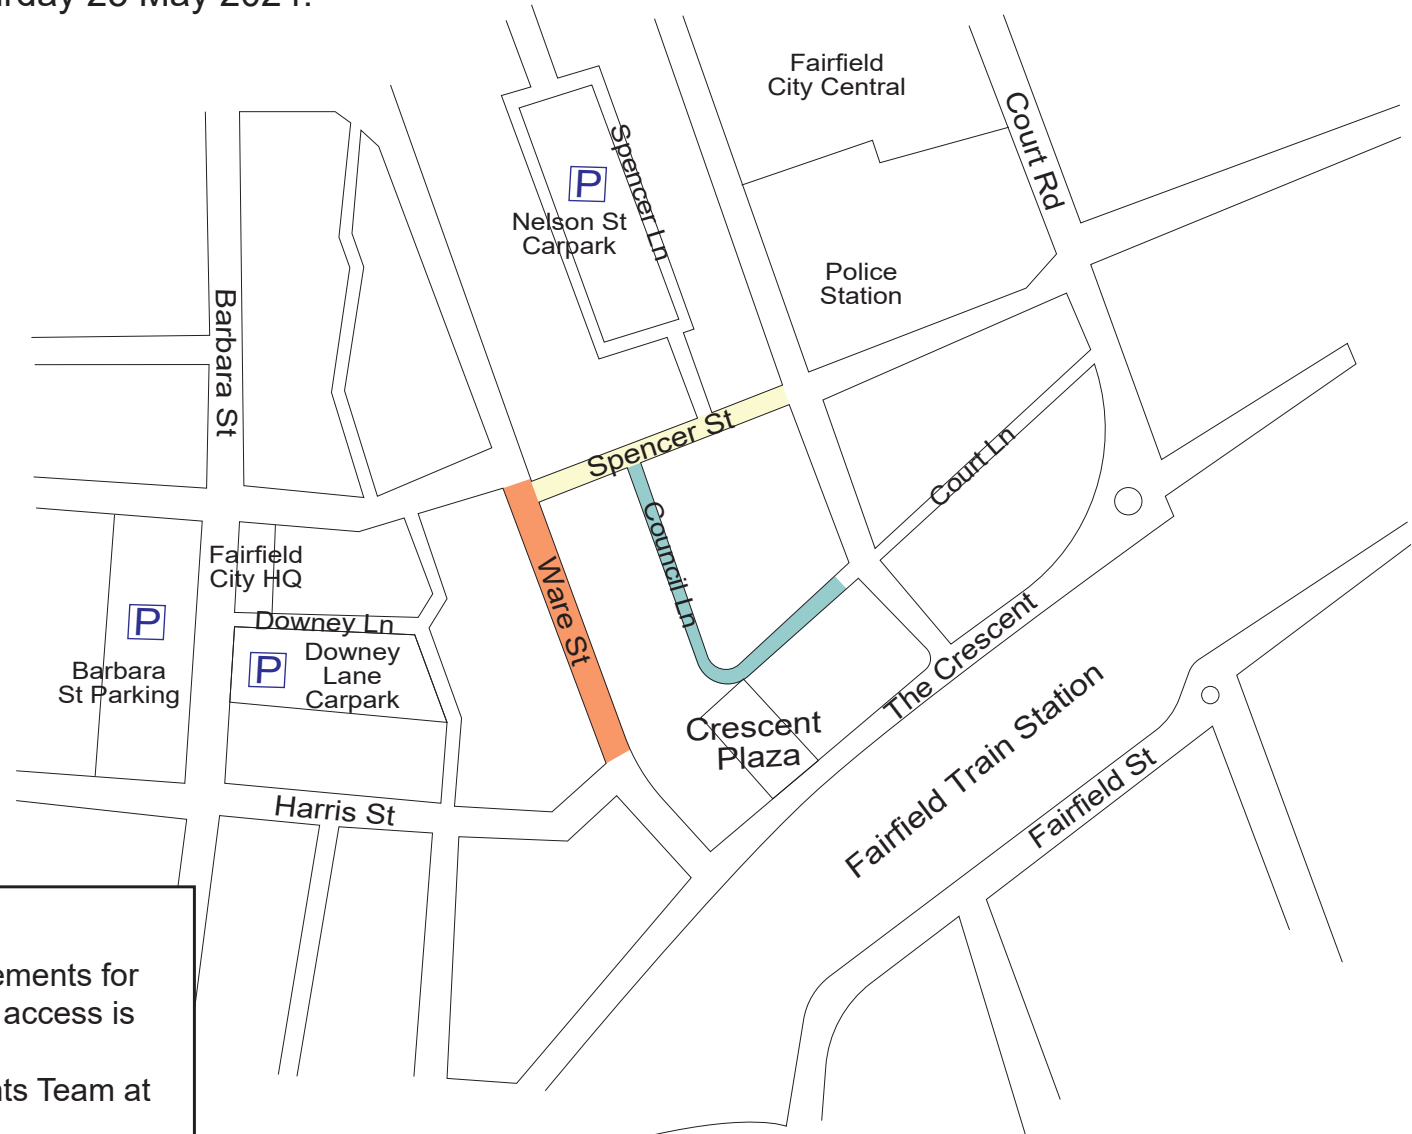

## Event Road Closures

The following road closures are effective from 4am Saturday 25 May to midnight Saturday 25 May 2024.

### LEGEND

-  Council Lane will be closed
-  Spencer Street (between Smart and Ware Street) will be closed
-  Ware Street (between Spencer Street and Harris Street) will be closed